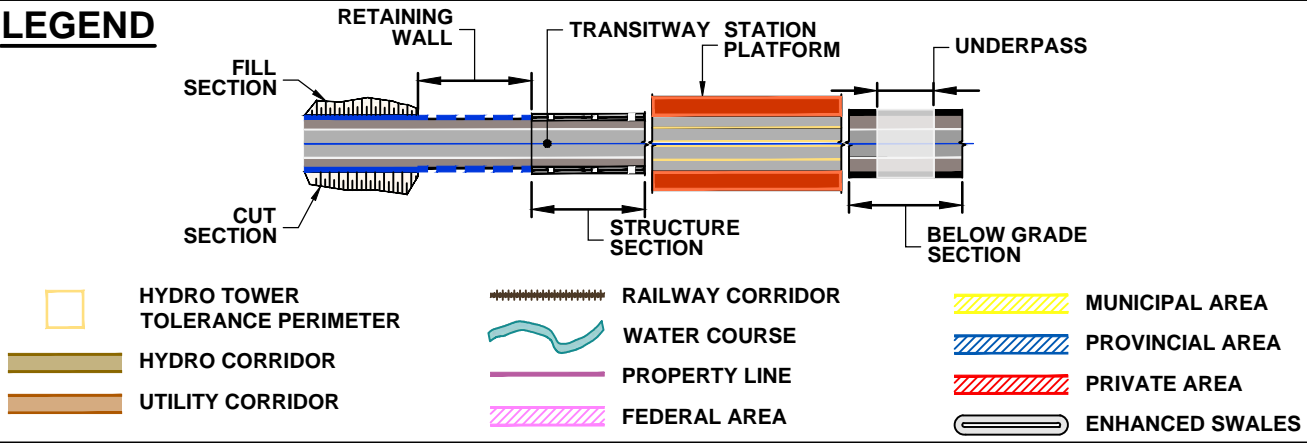

DRAWING NAME: J:\TOR\16294 ON-MTO 407 TRANSITWAY WC TO BRANTTIS General\03 - Drawings\8 - Property\Plates\407 TW4-Plate 62.dwg
CREATED: Jul 13, 2020 4:34pm
MODIFIED:

407 TRANSITWAY
WEST OF BRANT STREET TO WEST OF HURONTARIO STREET
G.W.P. 16-20003, CA 2016-E-0038
PROPERTY PLAN
STA. 49+500 TO STA. 50+120