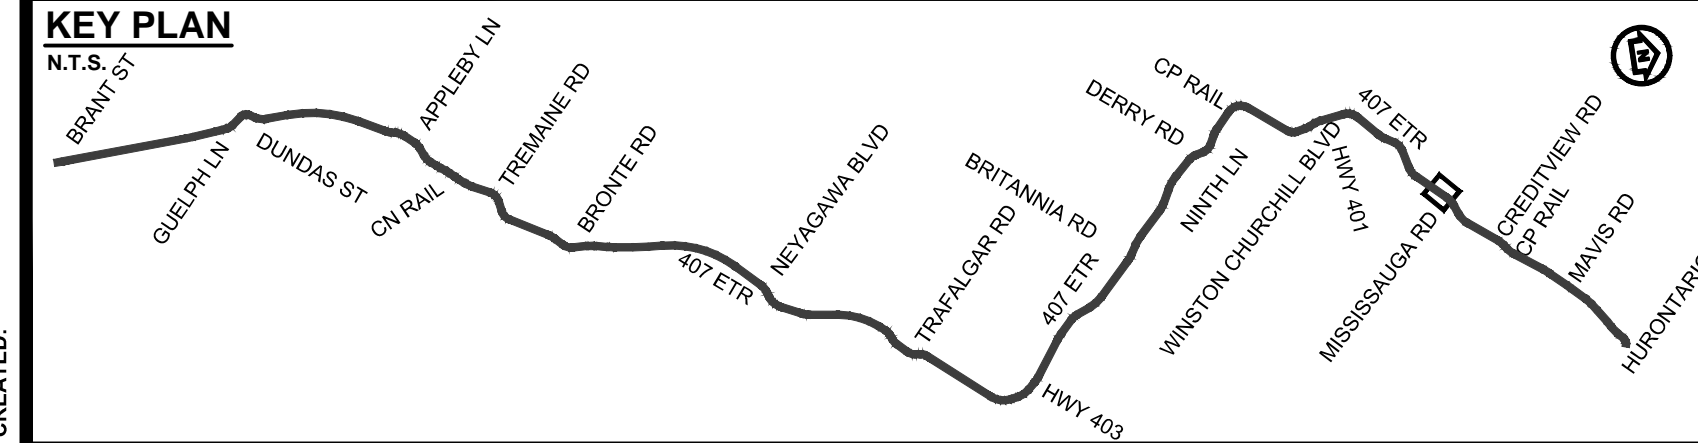

DRAWING NAME: J:\TOR\16294 ON-MTO 407 TRANSITWAY WC TO BRANTTIS General\03 - Drawings\8 - Property\Plates\407 TW4-Plate 62.dwg
CREATED: Jul 13, 2020 4:34pm
MODIFIED:

407 TRANSITWAY
WEST OF BRANT STREET TO WEST OF HURONTARIO STREET
G.W.P. 16-20003, CA 2016-E-0038
PROPERTY PLAN
STA. 49+500 TO STA. 50+120

PLATE
62
DATE
11/20/2019